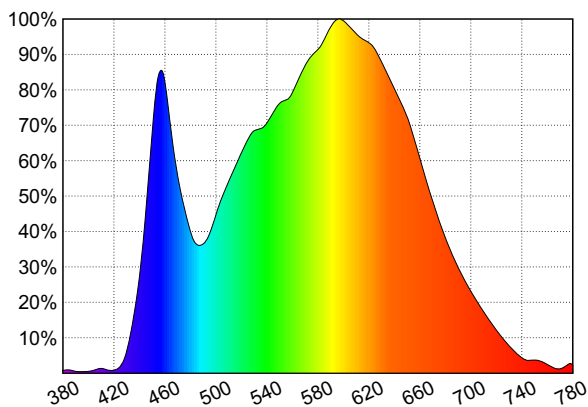

Rated parameters

Rated power	21/30W, 34/48W
Rated luminous flux	2050/2700lm, 3270/4200lm
Rated lifetime	50 000h
Rated luminous intensity	498cd
Rated beam angle	140°

Light technical characteristic

Luminaire luminous flux	2050/2700lm, 3270/4200lm
Color temperature	3000K, 4000K, 5700K
CRI	>80
Beam angle	140°
Color consistency	<6SDCM

LO4865EX

LO3065EX

index	power	luminous flux	color temperature	beam angle	IP	weight net	lamp dimensions
LO3065EX	21/30W	2050/2700lm	3000K, 4000K, 5700K	140°	64	1,1kg	397xH83mm
LO4865EX	34/48W	3270/4200lm	3000K, 4000K, 5700K	140°	64	1,6kg	505xH87,4mm

surface mounting

Photometric solid

Spectrum 3000K

Spectrum 4000K

Spectrum 5700K