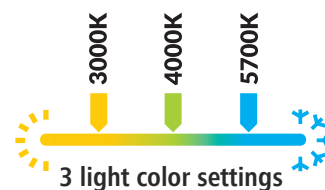

Rated parameters

Rated power	21/30W, 34/48W
Rated luminous flux	2050/2700lm, 3270/4200lm
Rated lifetime	50 000h
Rated luminous intensity	498cd
Rated beam angle	140°

Light technical characteristic

Luminaire luminous flux	2050/2700lm, 3270/4200lm
Color temperature	3000K, 4000K, 5700K
CRI	>80
Beam angle	140°
Color consistency	<6SDCM

Electrical characteristics

Wattage	21/30W, 34/48W
Voltage	220-240V
Voltage frequency	50-60Hz
Power factor	>0,9

Operating characteristics

Lifetime	35 000h
Switching cycle	>50 000
LLMF	>0,7
IP	64
IK	10
Warm up time	negligible
Starting time	<0,5s
Working temperature	od -10° do 50°C
Storage temperature	od -20° do 60°C

LO4865EX

LO3065EX

index	power	luminous flux	color temperature	beam angle	IP	weight net	lamp dimensions
LO3065EX	21/30W	2050/2700lm	3000K, 4000K, 5700K	140°	64	1,1kg	397xH83mm
LO4865EX	34/48W	3270/4200lm	3000K, 4000K, 5700K	140°	64	1,6kg	505xH87,4mm

surface mounting

Photometric solid

Spectrum 3000K

Spectrum 4000K

Spectrum 5700K