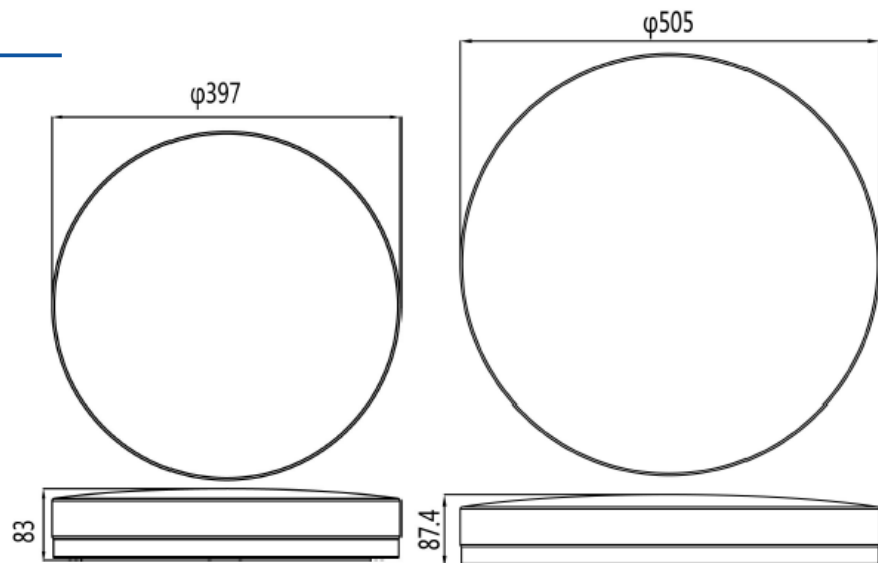

surface mounting