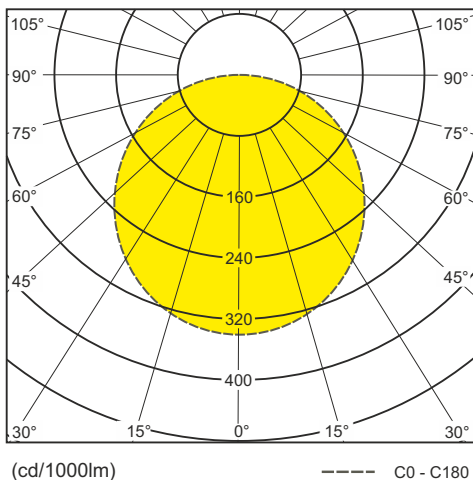

Photometric solid