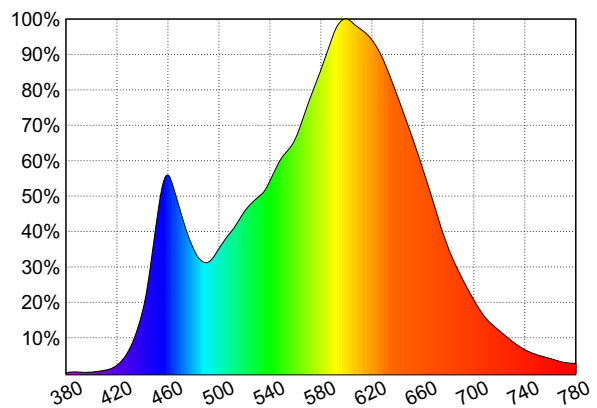

Rated parameters

Rated power	21/30W, 34/48W
Rated luminous flux	2050/2700lm, 3270/4200lm
Rated lifetime	50 000h
Rated luminous intensity	498cd
Rated beam angle	140°

Light technical characteristic

Luminaire luminous flux	2050/2700lm, 3270/4200lm
Color temperature	3000K, 4000K, 5700K
CRI	>80
Beam angle	140°
Color consistency	<6SDCM

LO4865EX

LO3065EX

index	power	luminous flux	color temperature	beam angle	IP	weight net	lamp dimensions
LO3065EX	21/30W	2050/2700lm	3000K, 4000K, 5700K	140°	64	1,1kg	397xH83mm
LO4865EX	34/48W	3270/4200lm	3000K, 4000K, 5700K	140°	64	1,6kg	505xH87,4mm

surface mounting

Photometric solid

Spectrum 3000K

Spectrum 4000K

Spectrum 5700K